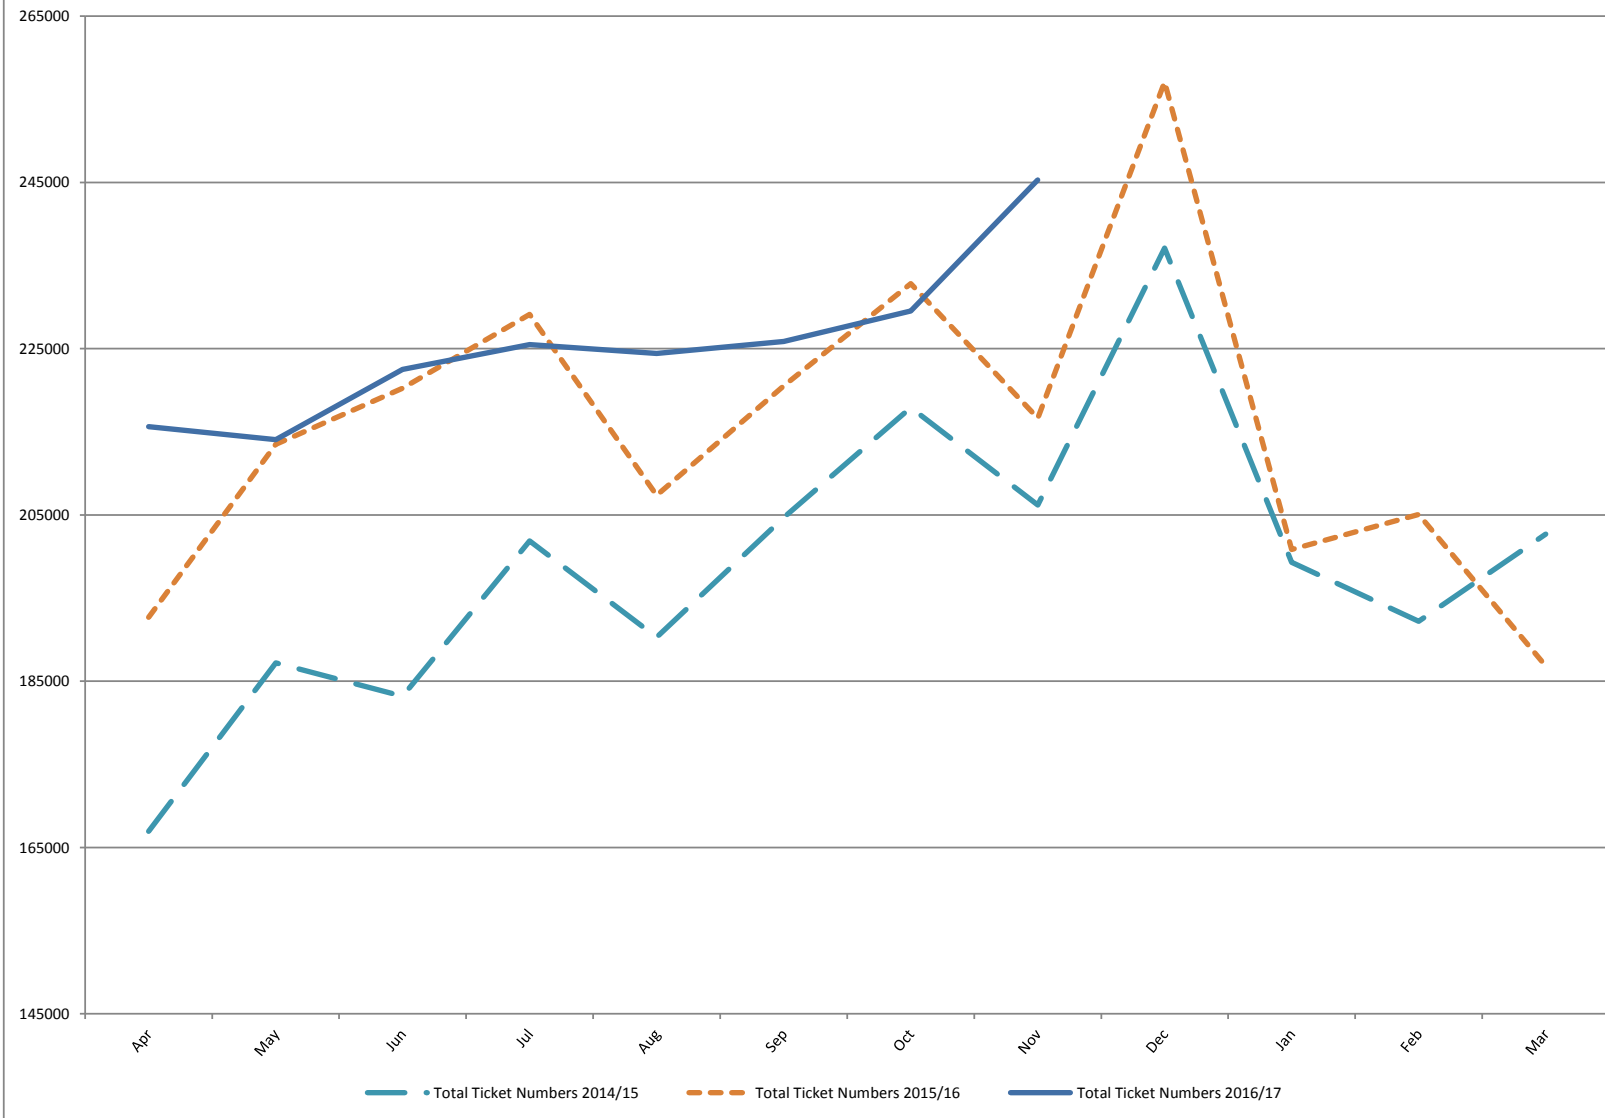

Total Summary Daily Ticket Numbers 2013/14 - 2016/17

The volume of tickets issued up to and including the end of period 8 was 70k higher than for the same period in 2015/16.